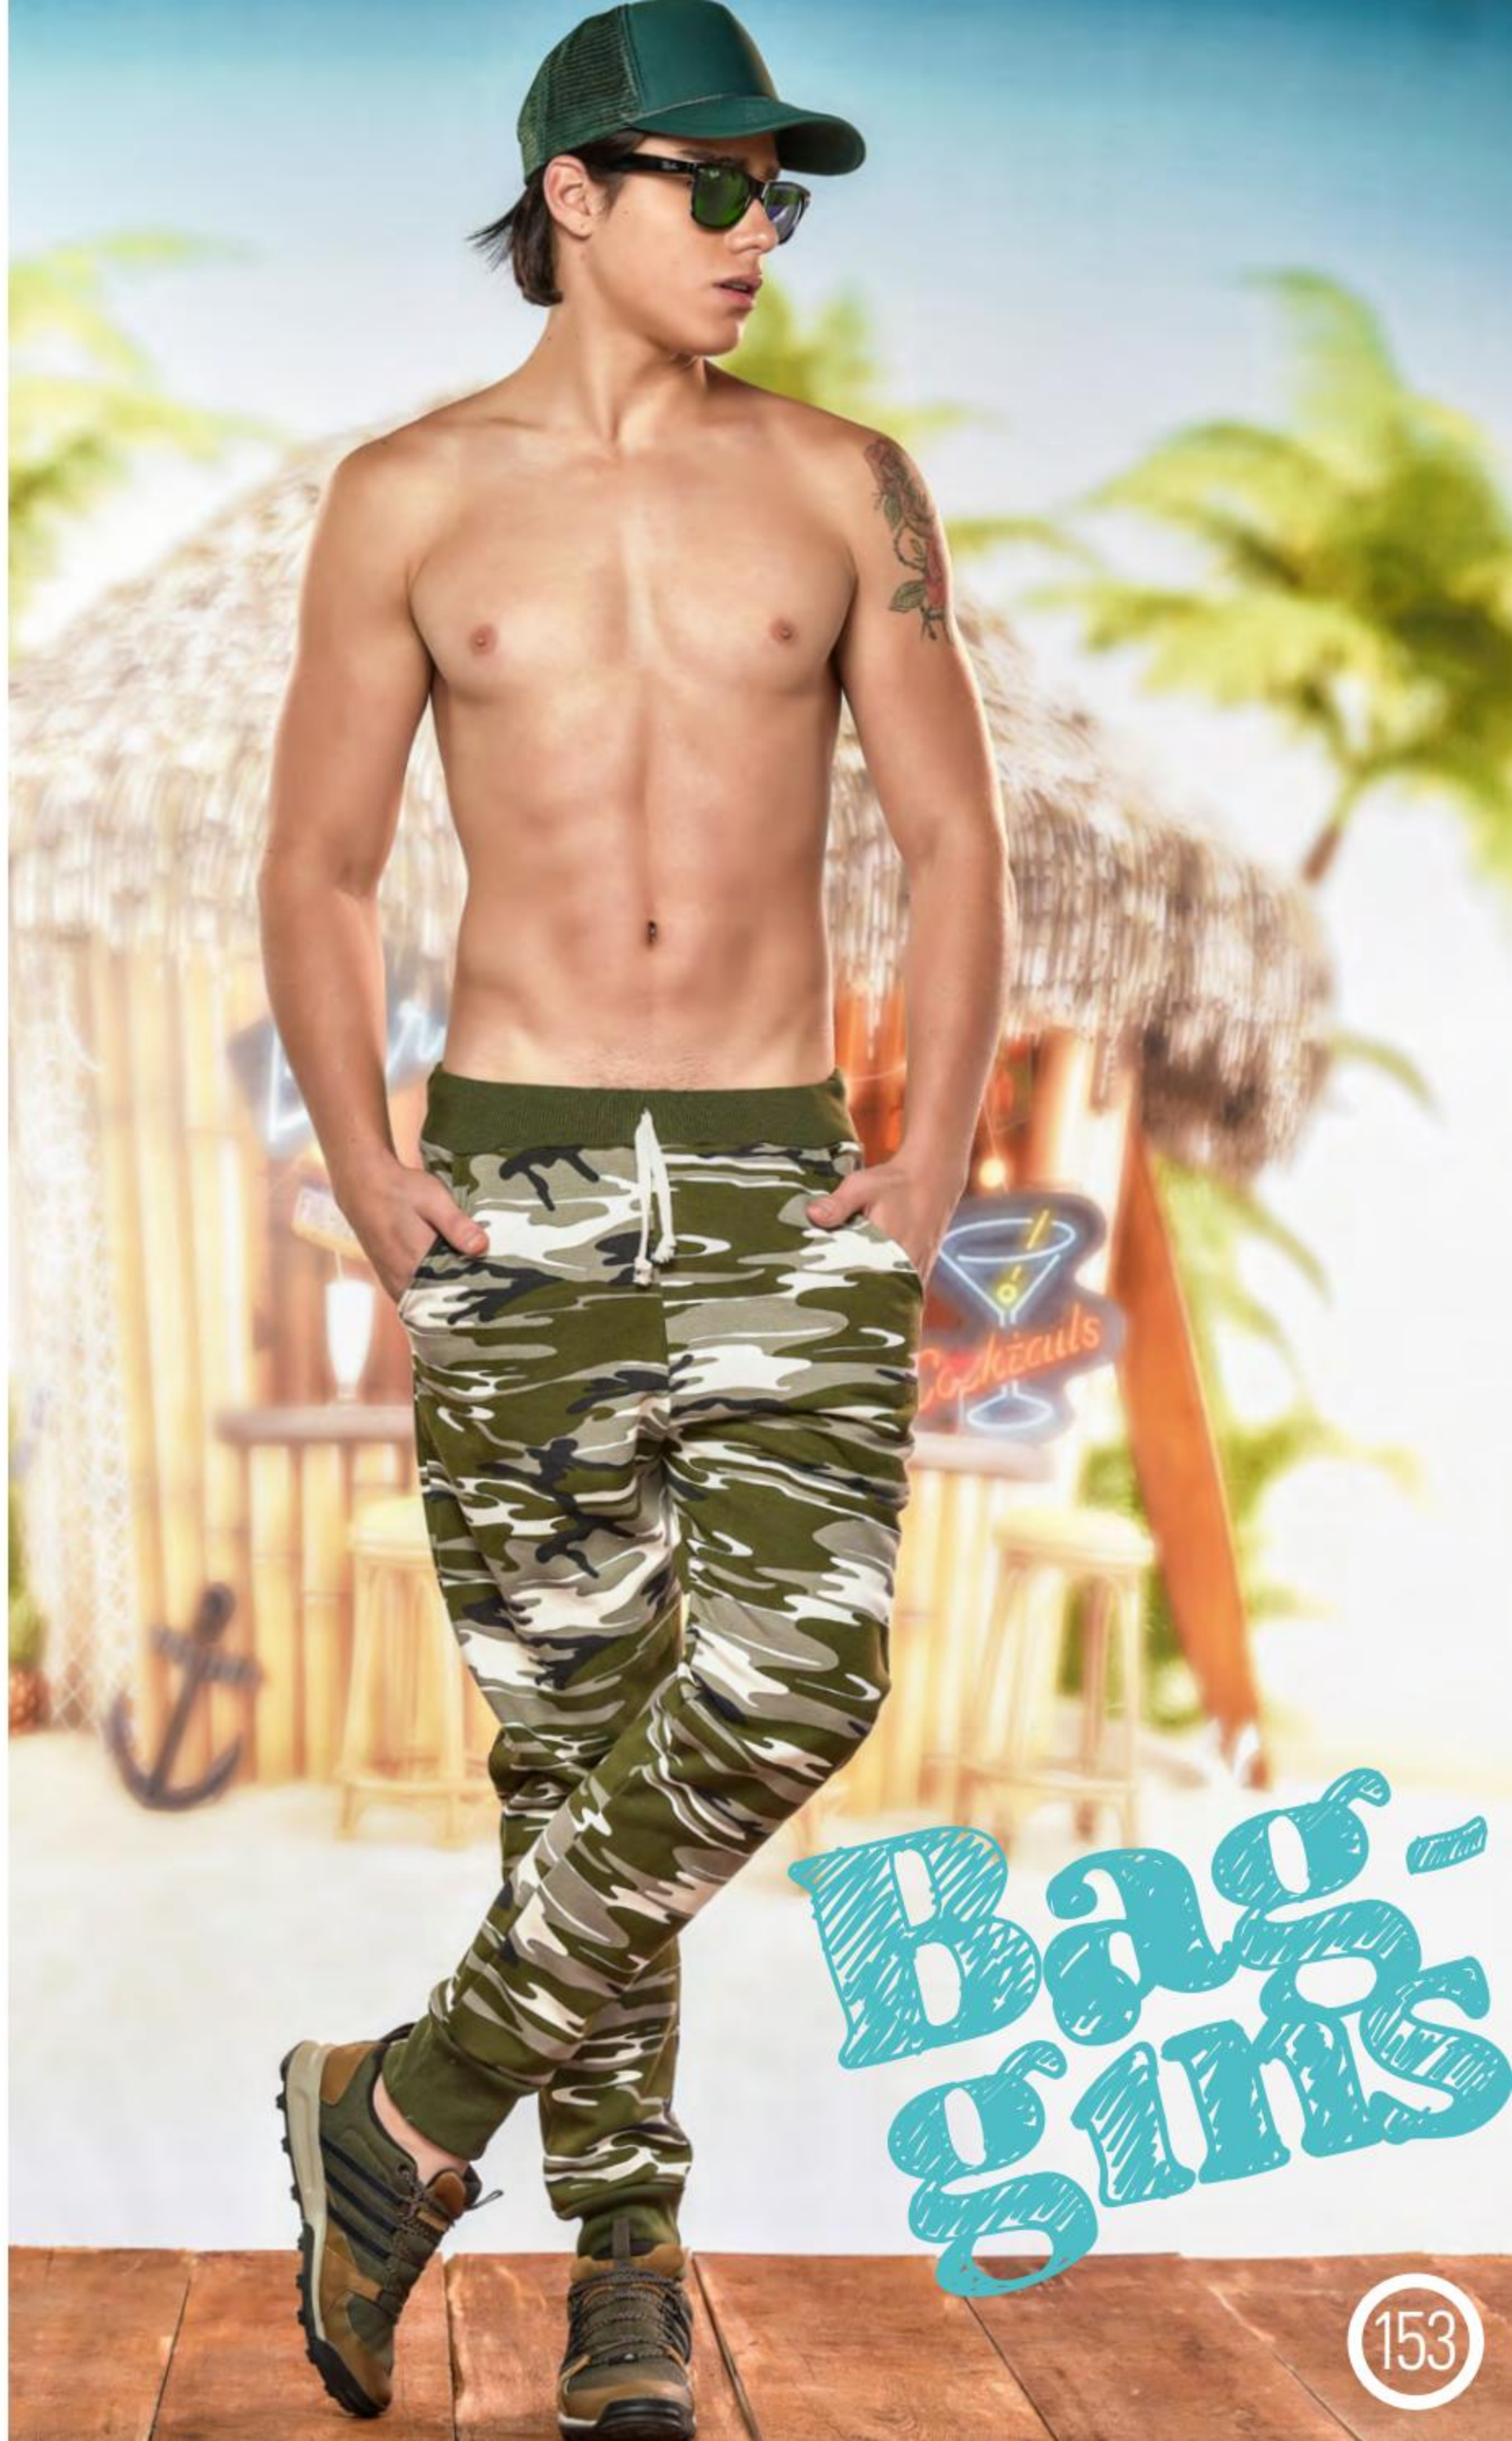

Bags- GAMES